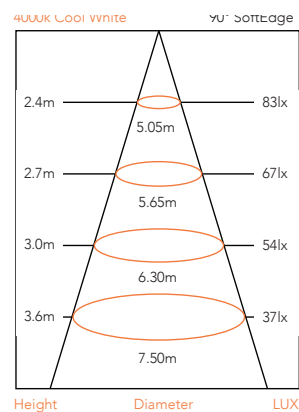

Model No	Description	Light Source	Lumens	Dimensions
PREDLSC3000K	Satin Chrome LED Downlight	1 x 12w COB 3000k	1040Lm	W: 110mm H: 90mm
PREDLSC4000K	Satin Chrome LED Downlight	1 x 12w COB 4000k	1080Lm	W: 110mm H: 90mm
PREDLW3000K	White LED Downlight	1 x 12w COB 3000k	1040Lm	W: 110mm H: 90mm
PREDLW4000K	White LED Downlight	1 x 12w COB 4000k	1080Lm	W: 110mm H: 90mm

Model No	Description	Light Source	Lumens	Dimensions
RAPDLS3000K	Satin Chrome LED Downlight	1 x 9w COB 3000k	820Lm	W: 110mm H: 42.50mm
RAPDLS4000K	Satin Chrome LED Downlight	1 x 9w COB 4000k	840Lm	W: 110mm H: 42.50mm
RAPDLW3000K	White LED Downlight	1 x 9w COB 3000k	820Lm	W: 110mm H: 42.50mm
RAPDLW4000K	White LED Downlight	1 x 9w COB 4000k	840Lm	W: 110mm H: 42.50mm