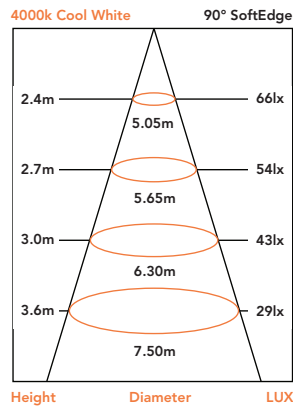

Talas

LED
CRI 85
3000K 4000K
IP 54
DIMMABLE

Recommended dimmers: Clipsal LED

White finish

90mm Cut Out
100° Beam angle
M-DCOB internal AC driverless
V0 Fire Rated injection mould PC housing

6063 Aluminium In-built heatsink
C/w Flex & Plug
IC-F Abutted & Covered

Model No	Description	Light Source	Lumens	Dimensions
TALDLW3000K	White LED Downlight	1 x 8w COB 3000k	752Lm	W: 114mm H: 65mm
TALDLW4000K	White LED Downlight	1 x 8w COB 4000k	784Lm	W: 114mm H: 65mm