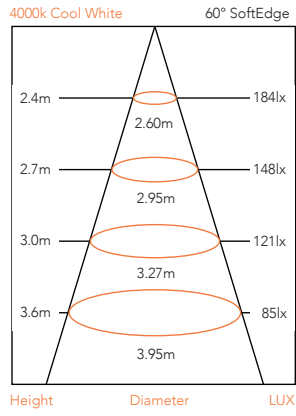

Predator

LED
CRI 97
3000K 4000K
IP 54
DIMMABLE

Recommended dimmers: Clipsal LED

Satin Chrome finish | White finish

85-90mm Cut Out
60° Beam angle
C/w LED Driver, Flex & Plug

ThermoARC heatsink with pinfin design
IC-F Abutted & Covered
C-Bus compatible

Model No	Description	Light Source	Lumens	Dimensions
PREDLSC3000K	Satin Chrome LED Downlight	1 x 12w COB 3000k	1040Lm	W: 110mm H: 90mm
PREDLSC4000K	Satin Chrome LED Downlight	1 x 12w COB 4000k	1080Lm	W: 110mm H: 90mm
PREDLW3000K	White LED Downlight	1 x 12w COB 3000k	1040Lm	W: 110mm H: 90mm
PREDLW4000K	White LED Downlight	1 x 12w COB 4000k	1080Lm	W: 110mm H: 90mm