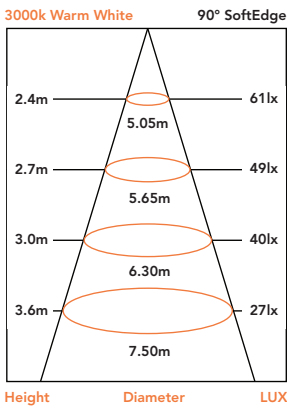

Talas

LED
CRI 85
3000K 4000K
IP 54
DIMMABLE

Recommended dimmers: Clipsal LED

White finish

90mm Cut Out
100° Beam angle
M-DCOB internal AC driverless
V0 Fire Rated injection mould PC housing

6063 Aluminium In-built heatsink
C/w Flex & Plug
IC-F Abutted & Covered

Model No	Description	Light Source	Lumens	Dimensions
TALDLW3000K	White LED Downlight	1 x 8w COB 3000k	752Lm	W: 114mm H: 65mm
TALDLW4000K	White LED Downlight	1 x 8w COB 4000k	784Lm	W: 114mm H: 65mm