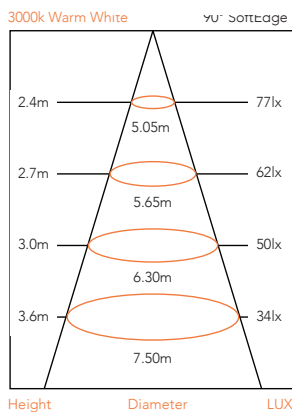

Model No	Description	Light Source	Lumens	Dimensions
PREDLSC3000K	Satin Chrome LED Downlight	1 x 12w COB 3000k	1040Lm	W: 110mm H: 90mm
PREDLSC4000K	Satin Chrome LED Downlight	1 x 12w COB 4000k	1080Lm	W: 110mm H: 90mm
PREDLW3000K	White LED Downlight	1 x 12w COB 3000k	1040Lm	W: 110mm H: 90mm
PREDLW4000K	White LED Downlight	1 x 12w COB 4000k	1080Lm	W: 110mm H: 90mm

Model No	Description	Light Source	Lumens	Dimensions
RAPDLS3000K	Satin Chrome LED Downlight	1 x 9w COB 3000k	820Lm	W: 110mm H: 42.50mm
RAPDLS4000K	Satin Chrome LED Downlight	1 x 9w COB 4000k	840Lm	W: 110mm H: 42.50mm
RAPDLW3000K	White LED Downlight	1 x 9w COB 3000k	820Lm	W: 110mm H: 42.50mm
RAPDLW4000K	White LED Downlight	1 x 9w COB 4000k	840Lm	W: 110mm H: 42.50mm