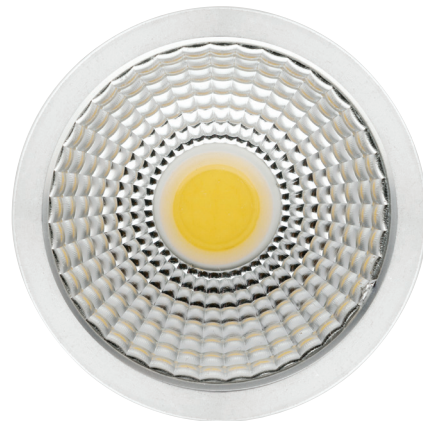

Downlights & Globes

Predator

LED
CRI 97
3000K 4000K
IP 54
DIMMABLE

Recommended dimmers: Clipsal LED

Satin Chrome finish | White finish

85-90mm Cut Out
60° Beam angle
C/w LED Driver, Flex & Plug

ThermoARC heatsink with pinfin design
IC-F Abutted & Covered
C-Bus compatible

Model No	Description	Light Source	Lumens	Dimensions
PREDLSC3000K	Satin Chrome LED Downlight	1 x 12w COB 3000k	1040Lm	W: 110mm H: 90mm
PREDLSC4000K	Satin Chrome LED Downlight	1 x 12w COB 4000k	1080Lm	W: 110mm H: 90mm
PREDLW3000K	White LED Downlight	1 x 12w COB 3000k	1040Lm	W: 110mm H: 90mm
PREDLW4000K	White LED Downlight	1 x 12w COB 4000k	1080Lm	W: 110mm H: 90mm

LED

CRI 80

3000K
4000K

DIMMABLE

Recommended dimmer:
Clipsal LED

60° Beam angle
265Volt Surge Protection
Soft Edge Reflector

Do NOT use with timers
Do NOT use with sensor lights

MR16 LED Globes

LED

CRI 80

3000K
4000K

Recommended Transformers:
Iron Core
Cougar SET 60
Osram Redback
Actec
Clipsal
Tridonic Atco Viper

60° Beam angle
Soft Edge Reflector

Model No	Description	Light Source	Lumens	Dimensions
LEDGU105W 3000KD, 4000KD	GU10 5W LED Globe	1 x 5w COB 3000k, 4000k	450Lm/470Lm	W: 50mm H: 57mm
LEDGU107W 3000KD, 4000KD	GU10 7W LED Globe	1 x 7w COB 3000k, 4000k	640Lm/660Lm	W: 50mm H: 57mm
LEDMR165W 3000K, 4000K	MR16 5W LED Globe	1 x 5w COB 3000k, 4000k	430Lm/460Lm	W: 50mm H: 52mm
LEDMR167W 3000K, 4000K	MR16 7W LED Globe	1 x 7w COB 3000k, 4000k	580Lm/600Lm	W: 50mm H: 52mm