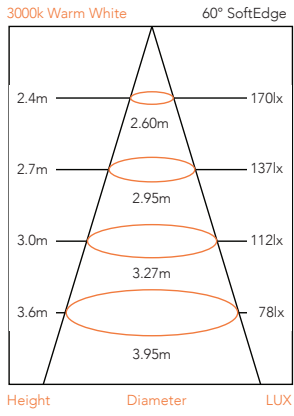

Predator

LED
CRI 97
3000K 4000K
IP 54
DIMMABLE

Recommended dimmers: Clipsal LED

Satin Chrome finish | White finish

85-90mm Cut Out
60° Beam angle
C/w LED Driver, Flex & Plug

ThermoARC heatsink with pinfin design
IC-F Abutted & Covered
C-Bus compatible

Model No	Description	Light Source	Lumens	Dimensions
PREDLSC3000K	Satin Chrome LED Downlight	1 x 12w COB 3000k	1040Lm	W: 110mm H: 90mm
PREDLSC4000K	Satin Chrome LED Downlight	1 x 12w COB 4000k	1080Lm	W: 110mm H: 90mm
PREDLW3000K	White LED Downlight	1 x 12w COB 3000k	1040Lm	W: 110mm H: 90mm
PREDLW4000K	White LED Downlight	1 x 12w COB 4000k	1080Lm	W: 110mm H: 90mm