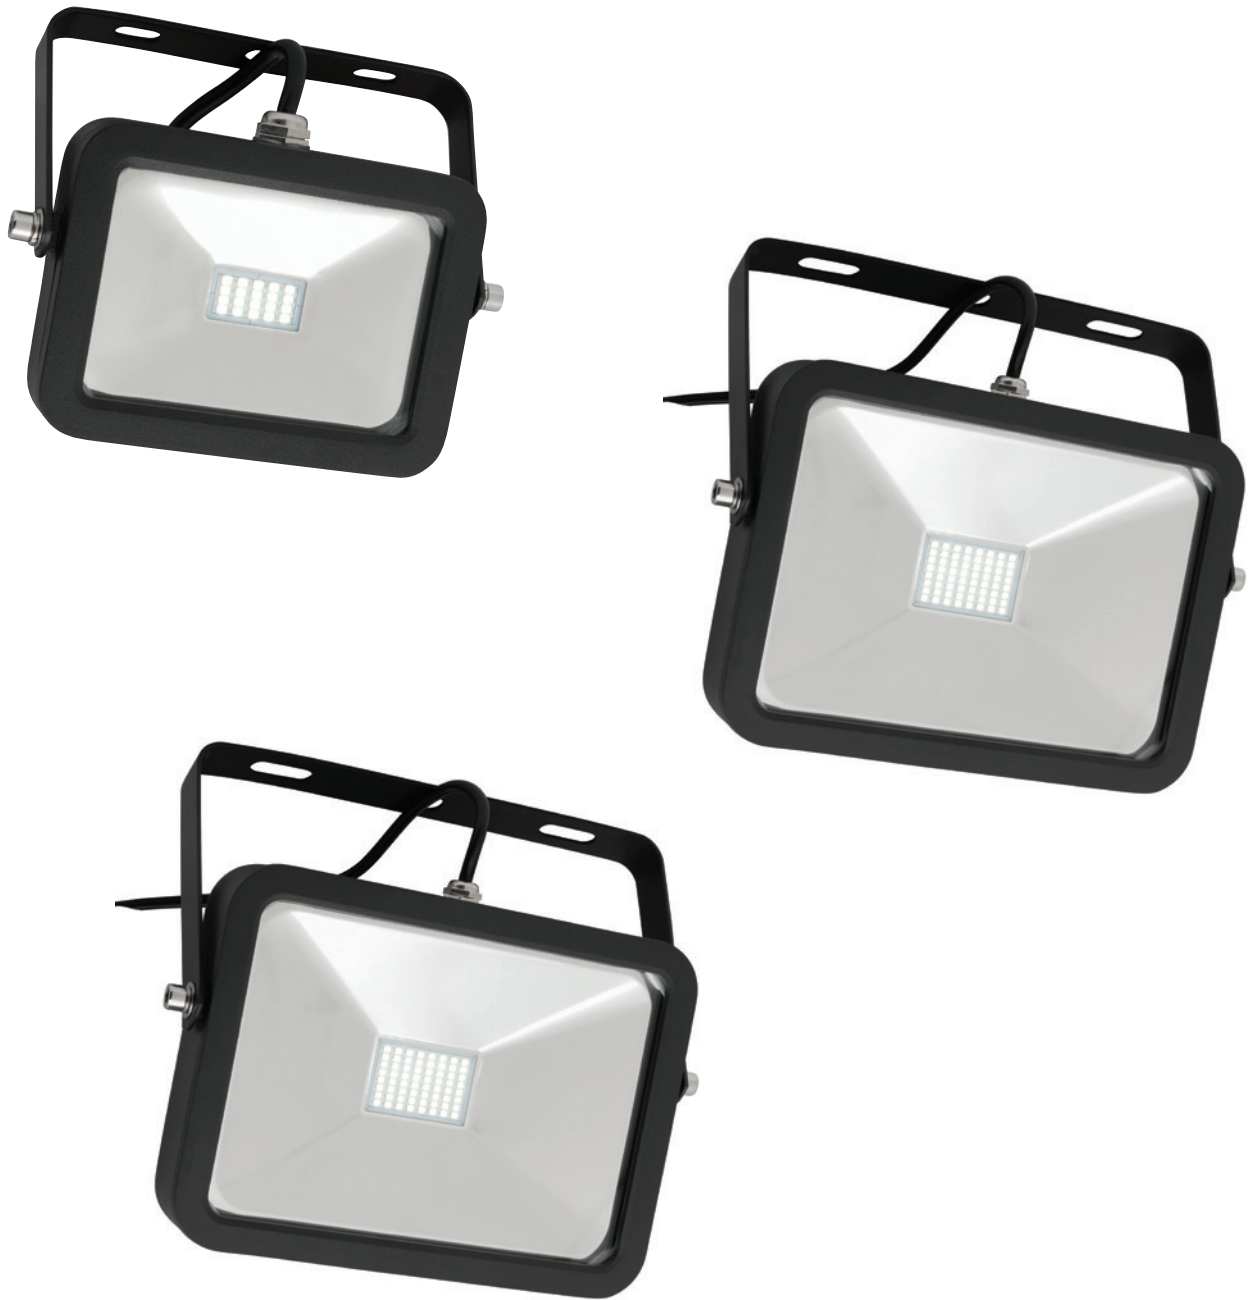

Rail Measurements
2lt R L 300mm W 50mm P 25mm
3lt R L 500mm W 50mm P 25mm
4lt R L 640mm W 50mm P 25mm

Model No	Description	Light Source	Lumens	Dimensions
STO1SBLK 3000K, 4000K	1lt 12v LED Exterior Spike Light	1 x MR16 5w globe	430Lm/460Lm	H: 650mm W: 60mm P: 130mm
STO1WBLK 3000K, 4000K	1lt LED Exterior Adjustable Wall Light	1 x GU10 5w globe	450Lm/470Lm	H: 160mm W: 68mm P: 160mm
STO2WBLK 3000K, 4000K	2lt LED Exterior Wall Light	2 x GU10 5w globes	900Lm/940Lm	H: 205mm W: 68mm P: 86mm
STO2RBLK 3000K, 4000K	2lt LED Exterior Rail	2 x GU10 5w globes	900Lm/940Lm	L: 360mm W: 60mm P: 170mm
STO3RBLK 3000K, 4000K	3lt LED Exterior Rail	3 x GU10 5w globes	1350Lm/1410Lm	L: 560mm W: 60mm P: 170mm
STO4RBLK 3000K, 4000K	4lt LED Exterior Rail	4 x GU10 5w globes	1800Lm/1880Lm	L: 700mm W: 60mm P: 170mm

Hamburg

Recommended dimmers:
Clipsal LED

Anodized Aluminium finish | Anodized Titanium finish
Matt Black finish | Clear glass

Available as Frame only or with GU10 LED globes

Model No	Description	Light Source	Lumens	Dimensions
HAM2WA 3000K, 4000K	2lt LED Exterior Wall Light	2 x GU10 5w globes	900Lm/940Lm	H: 210mm W: 100mm P: 90mm
HAM2WT 3000K, 4000K	2lt LED Exterior Wall Light	2 x GU10 5w globes	900Lm/940Lm	H: 210mm W: 100mm P: 90mm
HAM2BLK 3000K, 4000K	2lt LED Exterior Wall Light	2 x GU10 5w globes	900Lm/940Lm	H: 210mm W: 100mm P: 90mm

Lemans

Black finish | Clear glass

240v AC driverless
C/w 50cm flex & plug

C/w Mounting Setup
10w: W 140mm, H 87mm
30/50w: W 240mm, H 140mm

Model No.	Description	Light Source	Lumens	Dimensions
LEMA10WLED	10w LED Exterior Box Flood	20 x 0.5w SMD	950Lm	H: 95mm W: 130mm P: 25mm
LEMA30WLED	30w LED Exterior Box Flood	64 x 0.5w SMD	2800Lm	H: 168mm W: 230mm P: 40mm
LEMA50WLED	50w LED Exterior Box Flood	100 x 0.5w SMD	4700Lm	H: 168mm W: 230mm P: 40mm