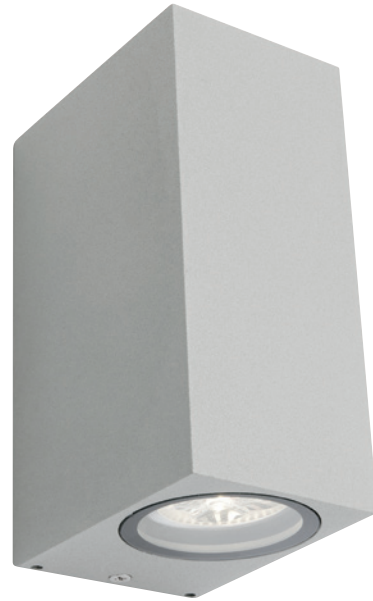

Stockholm

Recommended dimmers:
Clipsal LED

Anodized Titanium finish | Clear glass

IP65 Spike, 1lt Adj & 2lt Wall
IP44 2lt/3lt & 4lt Rail

Available as Frame only
or with GU10 LED globes
12v Spike light not dimmable

Snorkel

Bronze finish | Galvanized finish | Clear glass

Torquay

Black finish | Silver finish | Opal acrylic lens
Polycarbonate

Model No.	Description	Light Source	Lumens	Dimensions
SNOR1E BRZ, GAL	LED Exterior Wall Light	1 x 4w COB	380Lm	H: 155mm W: 110mm P: 150mm
TORQPLED BLK, SLV	Plain LED Exterior Bunker Light	12w LED SMD	800Lm	W: 300mm P: 95mm
TORQELLED BLK, SLV	Eyelid LED Exterior Bunker Light	12w LED SMD	800Lm	W: 300mm P: 95mm