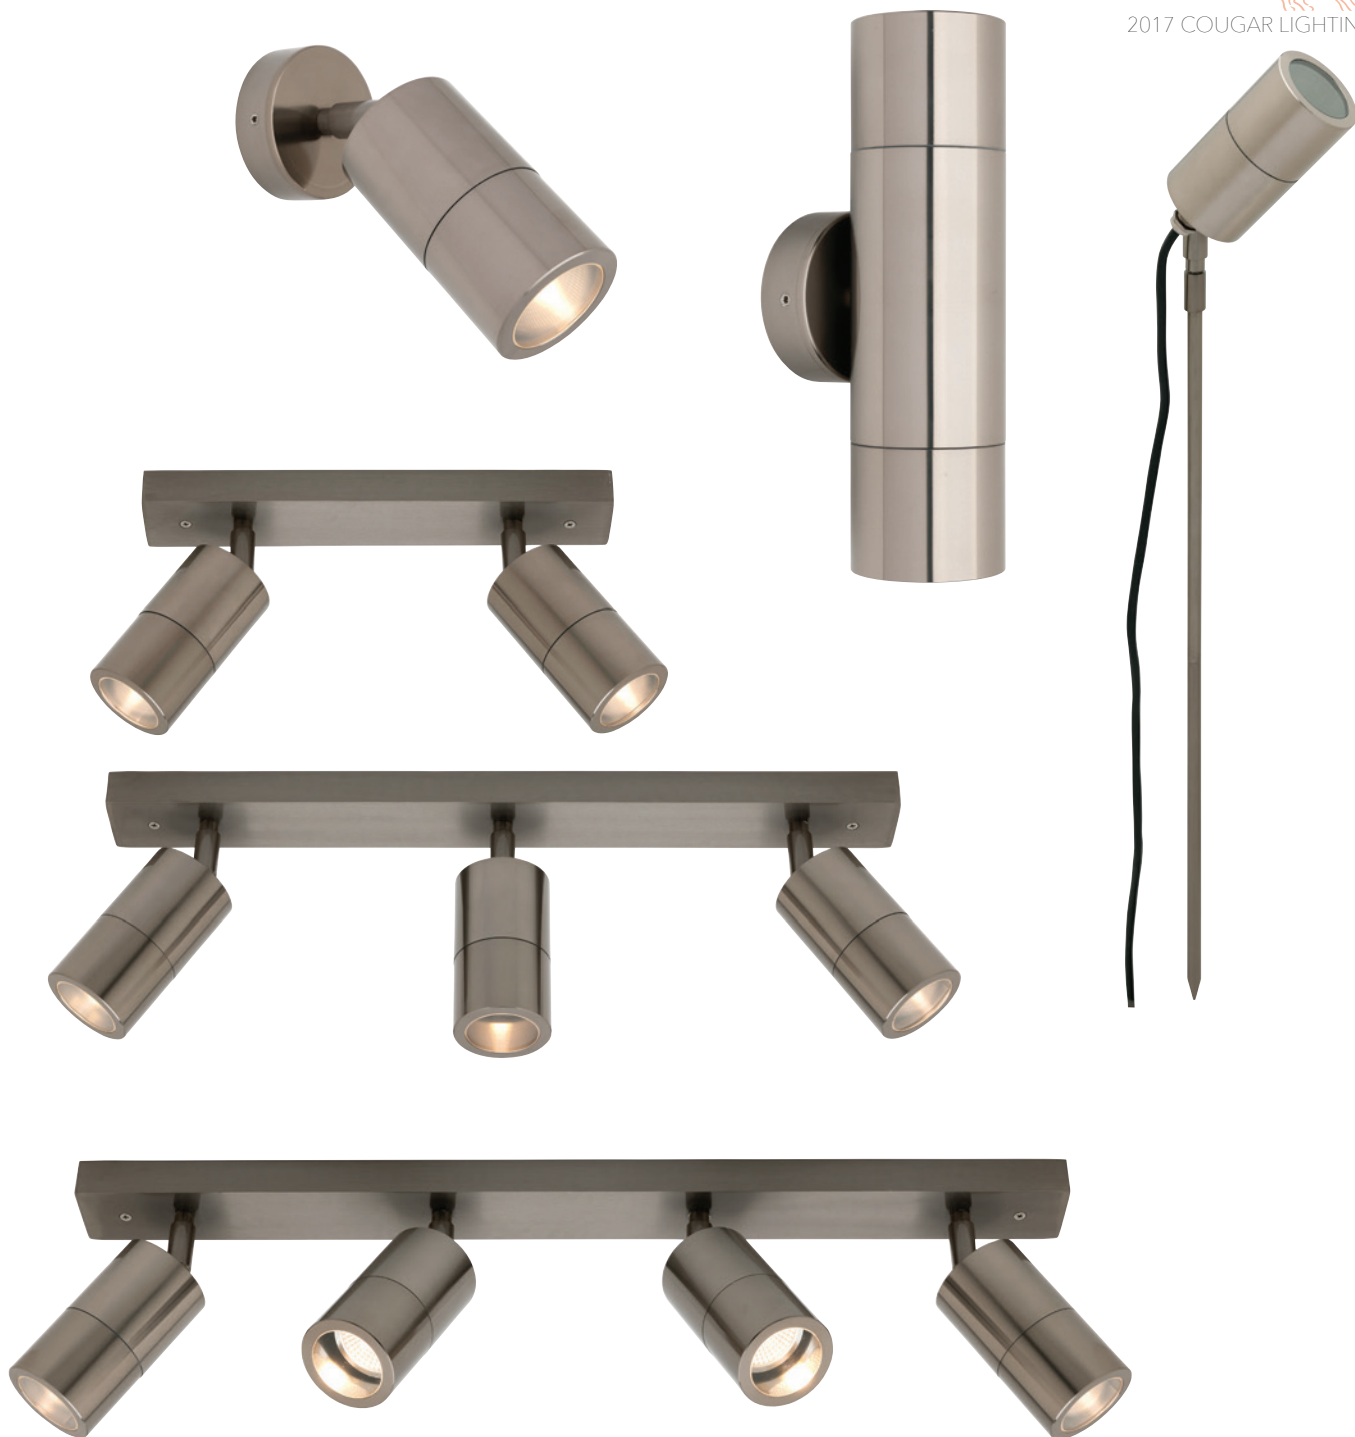

Exteriors

Stockholm

LED
CRI 80
3000K 4000K
IP 44
IP 65
DIMMABLE

Recommended dimmers:
Clipsal LED

Anodized Aluminium finish | Clear glass

IP65 Spike, 1lt Adj & 2lt Wall
IP44 2lt/3lt & 4lt Rail

Available as Frame only
or with GU10 LED globes
12v Spike light not dimmable

Rail Measurements
2lt R L 300mm W 50mm P 25mm
3lt R L 500mm W 50mm P 25mm
4lt R L 640mm W 50mm P 25mm

Model No	Description	Light Source	Lumens	Dimensions
STO1SA 3000K, 4000K	1lt 12v LED Exterior Spike Light	1 x MR16 5w globe	430Lm/460Lm	H: 650mm W: 60mm P: 130mm
STO1WA 3000K, 4000K	1lt LED Exterior Adjustable Wall Light	1 x GU10 5w globe	450Lm/470Lm	H: 160mm W: 68mm P: 160mm
STO2WA 3000K, 4000K	2lt LED Exterior Wall Light	2 x GU10 5w globes	900Lm/940Lm	H: 205mm W: 68mm P: 86mm
STO2RA 3000K, 4000K	2lt LED Exterior Rail	2 x GU10 5w globes	900Lm/940Lm	L: 360mm W: 60mm P: 170mm
STO3RA 3000K, 4000K	3lt LED Exterior Rail	3 x GU10 5w globes	1350Lm/1410Lm	L: 560mm W: 60mm P: 170mm
STO4RA 3000K, 4000K	4lt LED Exterior Rail	4 x GU10 5w globes	1800Lm/1880Lm	L: 700mm W: 60mm P: 170mm

Stockholm

Recommended dimmers:
Clipsal LED

Anodized Titanium finish | Clear glass

IP65 Spike, 1lt Adj & 2lt Wall
IP44 2lt/3lt & 4lt Rail

Available as Frame only
or with GU10 LED globes
12v Spike light not dimmable