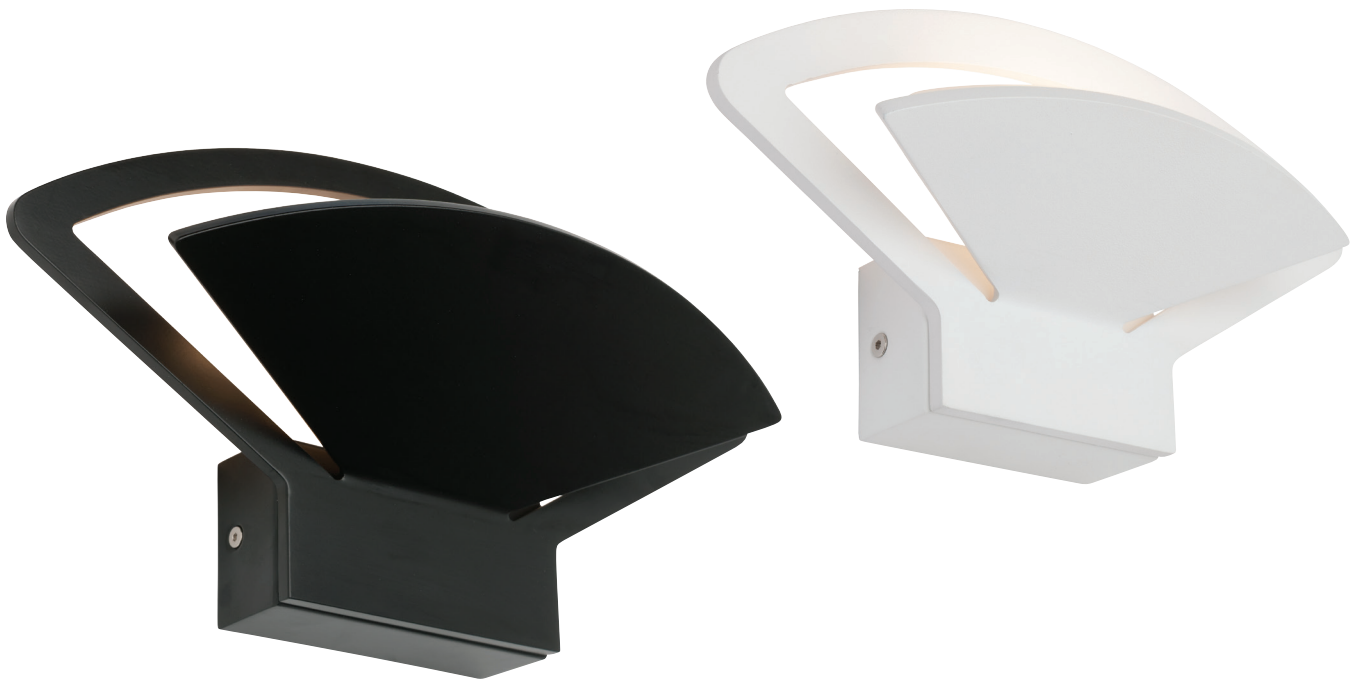

Larz

Recommended dimmer:
Clipsal LED

Black finish | White finish

6w non-dimmable

Fiesta

Recommended dimmer:
Clipsal LED

Black finish | White finish

6w non-dimmable

Wall

Model No	Description	Light Source	Lumens	Dimensions
LARZ6WLED BLK, WHT	6W LED Wall Light	36 x 0.2w SMD	720Lm	W: 220mm H: 50mm P: 110mm
LARZ12WLED BLK, WHT	12W LED Wall Light	72 x 0.2w SMD	1440Lm	W: 380mm H: 50mm P: 118mm
FIES6WLED BLK, WHT	6W LED Wall Light	6 x 1w SMD	600Lm	W: 247mm H: 135mm P: 85mm
FIES12WLED BLK, WHT	12W LED Wall Light	12 x 1w SMD	1200Lm	W: 330mm H: 170mm P: 110mm