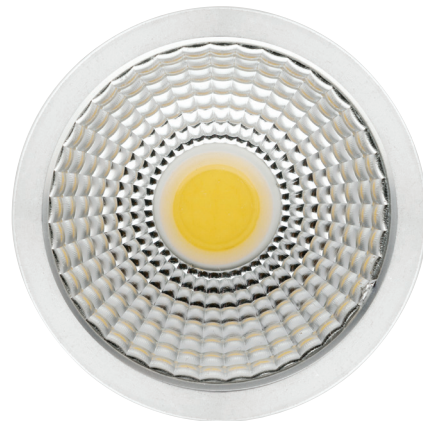

## GU10 LED Globes

LED

CRI 80

3000K  
4000K

DIMMABLE

Recommended dimmer:  
Clipsal LED

60° Beam angle  
265Volt Surge Protection  
Soft Edge Reflector

Do NOT use with timers  
Do NOT use with sensor lights

## MR16 LED Globes

LED

CRI 80

3000K  
4000K

Recommended Transformers:  
Iron Core  
Cougar SET 60  
Osram Redback  
Actec  
Clipsal  
Tridonic Atco Viper

60° Beam angle  
Soft Edge Reflector

Model No	Description	Light Source	Lumens	Dimensions
LEDGU105W 3000KD, 4000KD	GU10 5W LED Globe	1 x 5w COB 3000k, 4000k	450Lm/470Lm	W: 50mm H: 57mm
LEDGU107W 3000KD, 4000KD	GU10 7W LED Globe	1 x 7w COB 3000k, 4000k	640Lm/660Lm	W: 50mm H: 57mm
LEDMR165W 3000K, 4000K	MR16 5W LED Globe	1 x 5w COB 3000k, 4000k	430Lm/460Lm	W: 50mm H: 52mm
LEDMR167W 3000K, 4000K	MR16 7W LED Globe	1 x 7w COB 3000k, 4000k	580Lm/600Lm	W: 50mm H: 52mm