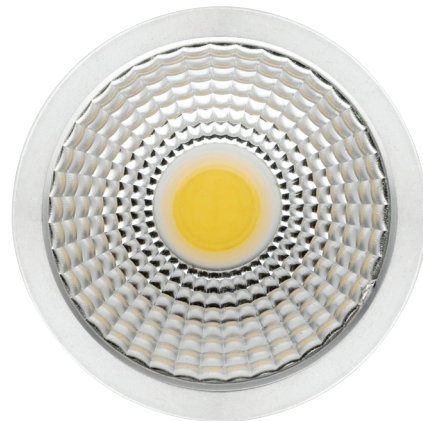

GU10 LED Globes

LED **CRI 80** **3000K 4000K** **DIMMABLE**

Recommended dimmer:
Clipsal LED

60° Beam angle
265Volt Surge Protection
Soft Edge Reflector

Do NOT use with timers
Do NOT use with sensor lights

MR16 LED Globes

LED **CRI 80** **3000K 4000K**

Recommended Transformers:
Iron Core
Cougar SET 60
Osram Redback
Actec
Clipsal
Tridonic Atco Viper

60° Beam angle
Soft Edge Reflector

Model No	Description	Light Source	Lumens	Dimensions
LEDGU105W 3000KD, 4000KD	GU10 5W LED Globe	1 x 5w COB 3000k, 4000k	450Lm/470Lm	W: 50mm H: 57mm
LEDGU107W 3000KD, 4000KD	GU10 7W LED Globe	1 x 7w COB 3000k, 4000k	640Lm/660Lm	W: 50mm H: 57mm
LEDMR165W 3000K, 4000K	MR16 5W LED Globe	1 x 5w COB 3000k, 4000k	430Lm/460Lm	W: 50mm H: 52mm
LEDMR167W 3000K, 4000K	MR16 7W LED Globe	1 x 7w COB 3000k, 4000k	580Lm/600Lm	W: 50mm H: 52mm