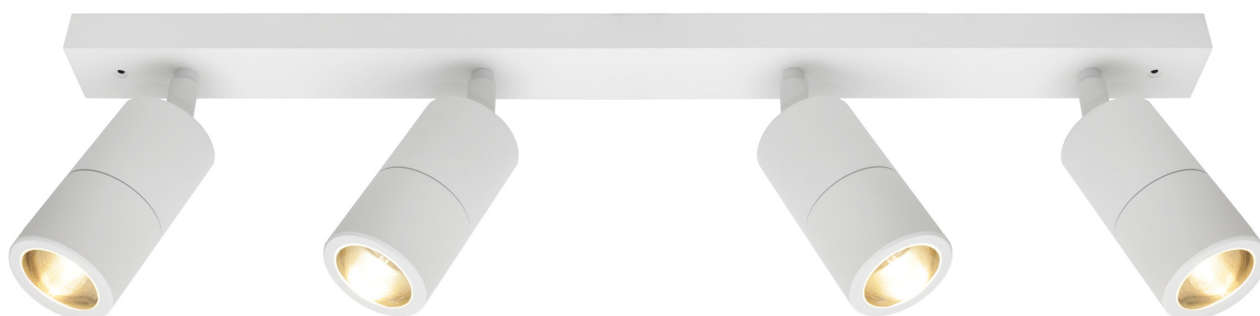

Coastal

Exteriors

Stockholm

IP44 IP65

White finish | Clear glass

Rail Measurements

IP44 2lt, 3lt & 4lt Rail
IP65 12v Spike, 1lt Adj & 2lt Wall

2lt R L: 300mm W: 50mm P: 25mm
3lt R L: 500mm W: 50mm P: 25mm
4lt R L: 640mm W: 50mm P: 25mm

Model No	Description	Light Source	Dimensions	Comment
STO1WWHT	1lt Adj Exterior Wall Light	1 x GU10 35w Max	H: 160mm W: 68mm P: 160mm	Globe not included
STO2WWHT	2lt Exterior Wall light	2 x GU10 35w Max	H: 205mm W: 68mm P: 86mm	Globe not included
STO2RWHT	2lt Exterior Rail	2 x GU10 35w Max	L: 360mm W: 60mm P: 170mm	Globes not included
STO3RWHT	3lt Exterior Rail	3 x GU10 35w Max	L: 560mm W: 60mm P: 170mm	Globes not included
STO4RWHT	4lt Exterior Rail	4 x GU10 35w Max	L: 700mm W: 60mm P: 170mm	Globes not included