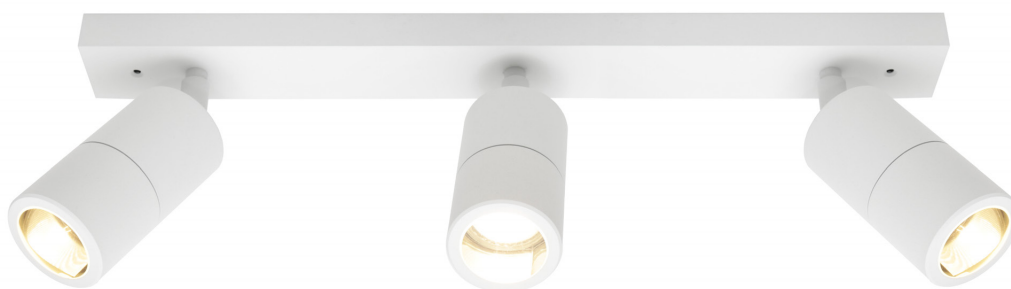

Coastal

Exteriors

Stockholm

IP44 IP65

White finish | Clear glass

Rail Measurements

IP44 2lt, 3lt & 4lt Rail
IP65 12v Spike, 1lt Adj & 2lt Wall

2lt R L: 300mm W: 50mm P: 25mm
3lt R L: 500mm W: 50mm P: 25mm
4lt R L: 640mm W: 50mm P: 25mm

Model No	Description	Light Source	Dimensions	Comment
STO1WWHT	1lt Adj Exterior Wall Light	1 x GU10 35w Max	H: 160mm W: 68mm P: 160mm	Globe not included
STO2WWHT	2lt Exterior Wall light	2 x GU10 35w Max	H: 205mm W: 68mm P: 86mm	Globe not included
STO2RWHT	2lt Exterior Rail	2 x GU10 35w Max	L: 360mm W: 60mm P: 170mm	Globes not included
STO3RWHT	3lt Exterior Rail	3 x GU10 35w Max	L: 560mm W: 60mm P: 170mm	Globes not included
STO4RWHT	4lt Exterior Rail	4 x GU10 35w Max	L: 700mm W: 60mm P: 170mm	Globes not included