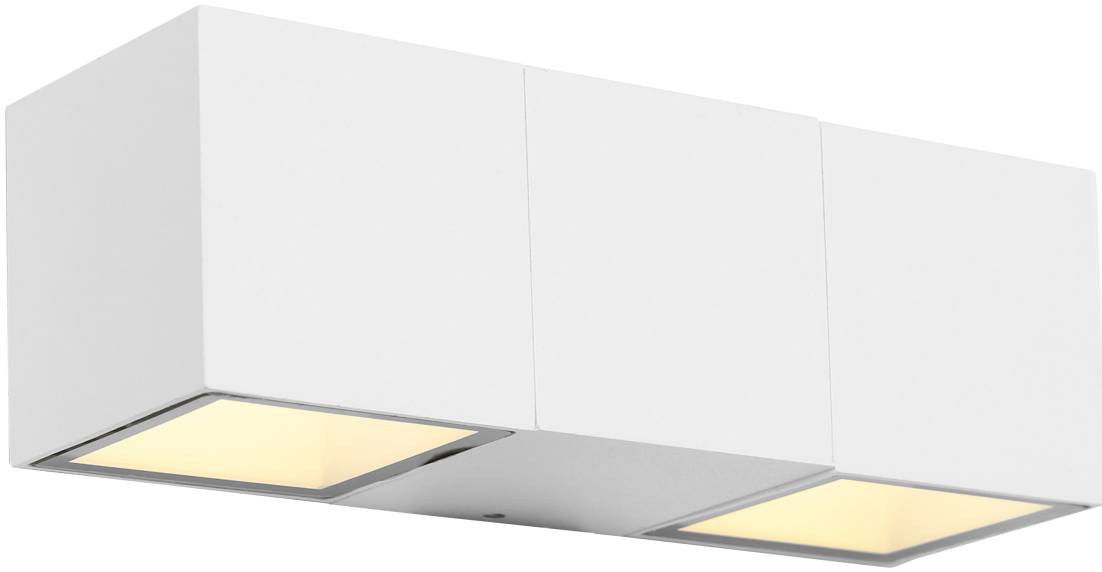

Coastal

Solano

Black finish | White finish | Clear glass lens
Vertical mount only

Exteriors

Model No	Description	Light Source	Lumens	Dimensions
SOLA2E BLK, WHT	2ft LED Exterior Wall Light	2 x 5w COB	478Lm	H: 70mm W: 210mm P: 70mm