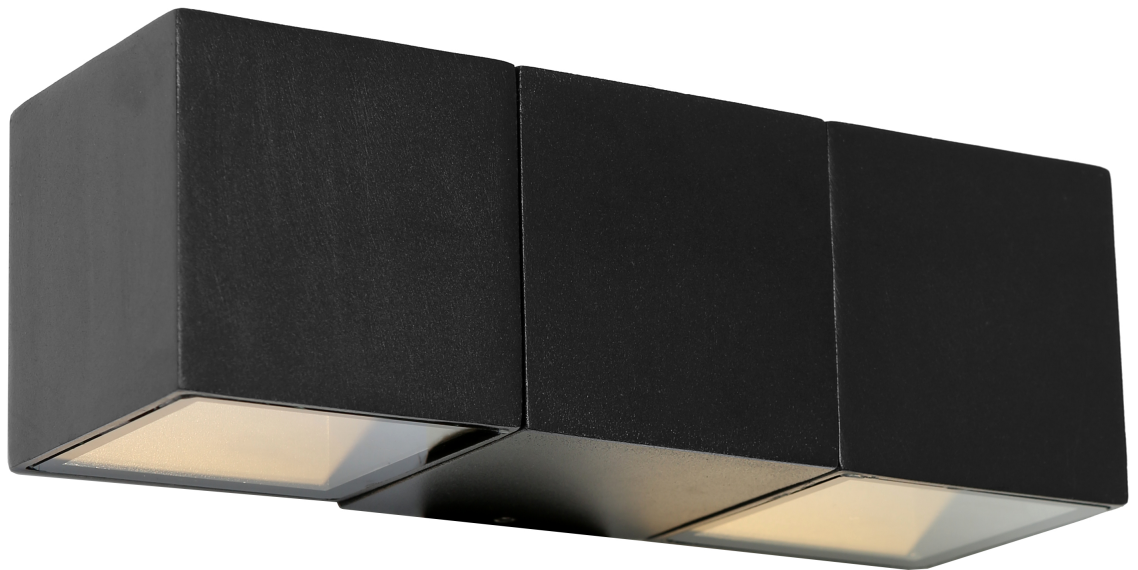

Coastal

Solano

Black finish | White finish | Clear glass lens
Vertical mount only

Exteriors

Model No	Description	Light Source	Lumens	Dimensions
SOLA2E BLK, WHT	2ft LED Exterior Wall Light	2 x 5w COB	478Lm	H: 70mm W: 210mm P: 70mm